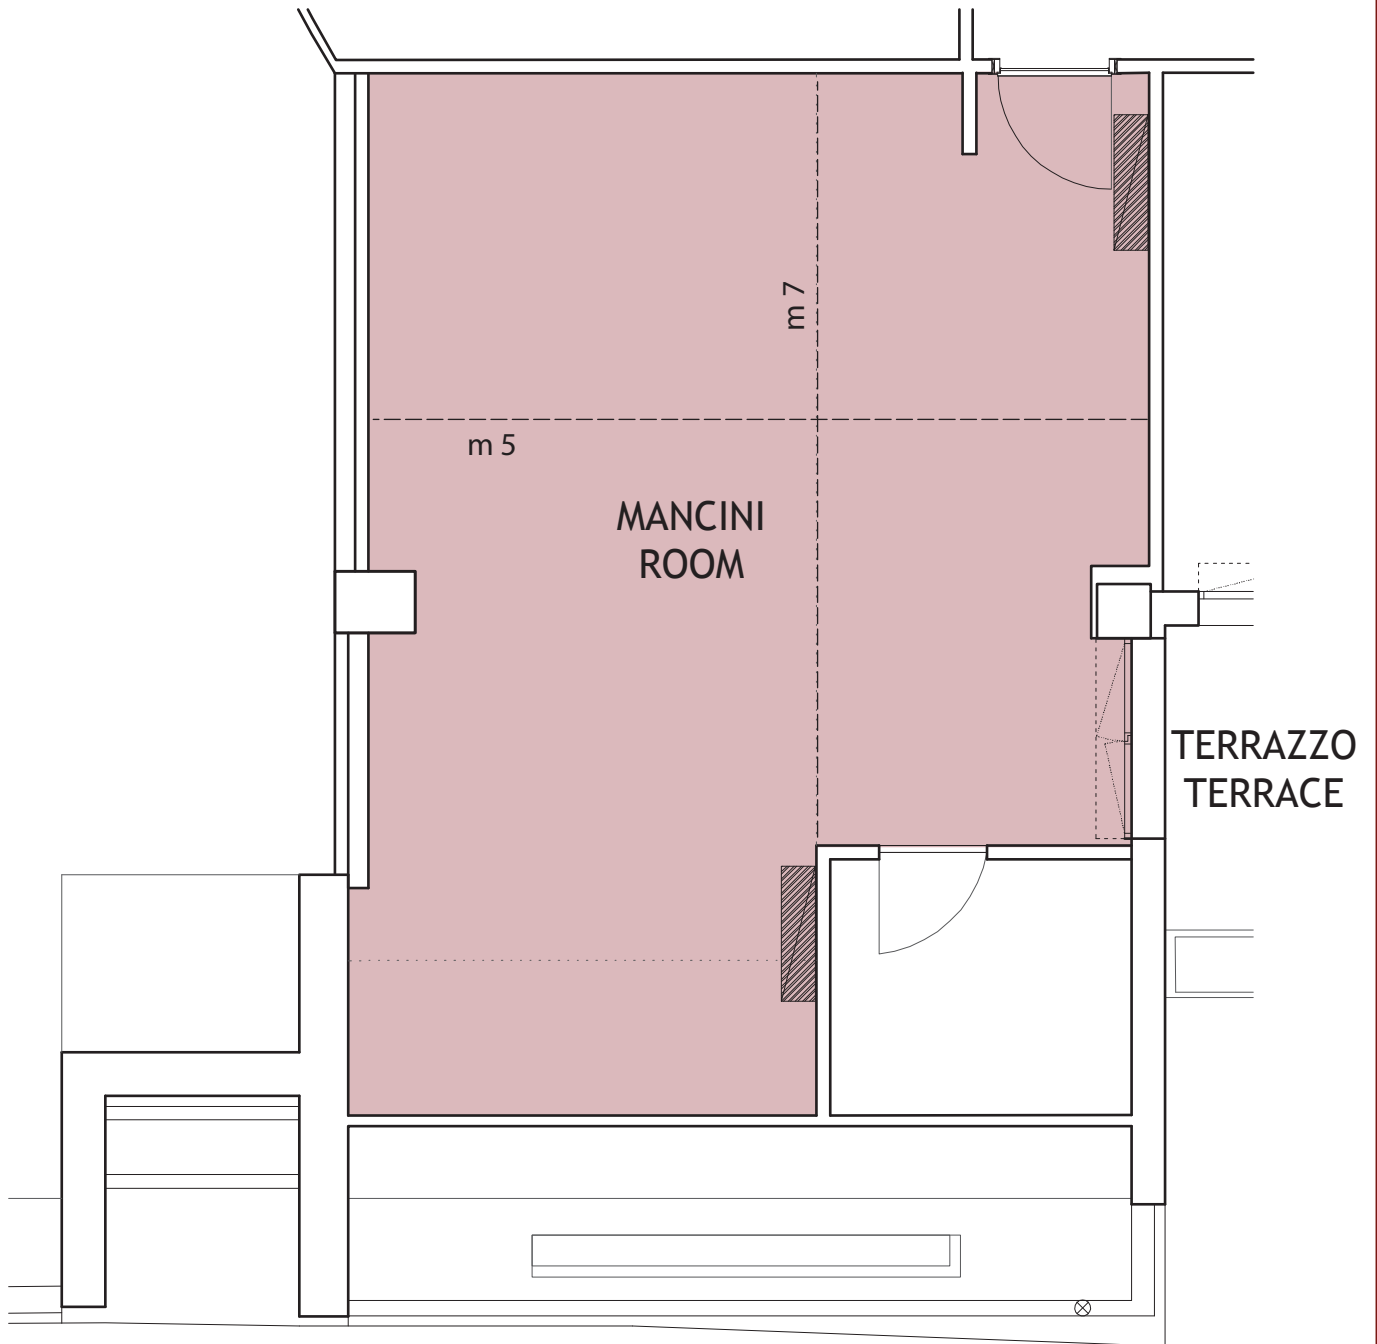

ART HOTEL NAVIGLI

★★★★

M I L A N O

Via Angelo Fumagalli 4, 20143 Milano, Italia | Tel. +39.02.89410530 Fax +39.02.58115066 | www.arthotelnavigli.com info@arthotelnavigli.com

Sale riunioni quinto piano Meeting rooms 5th floor