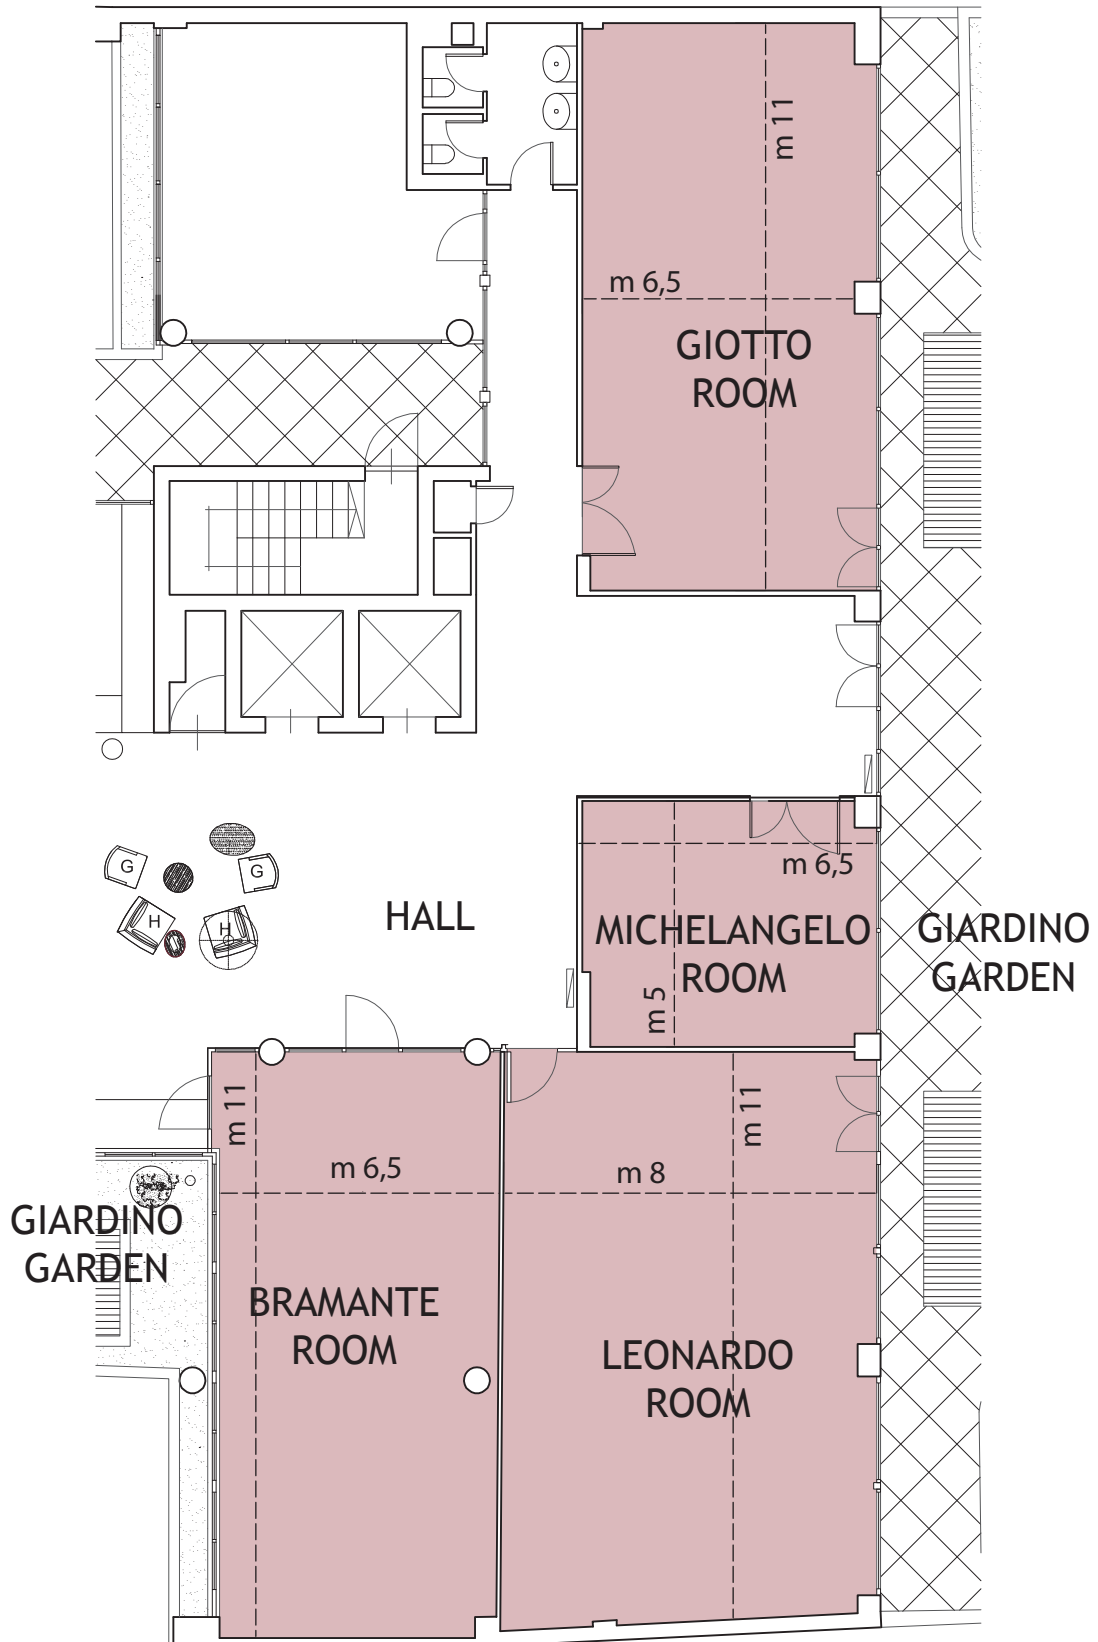

ART HOTEL NAVIGLI

★★★★

M I L A N O

Via Angelo Fumagalli 4, 20143 Milano, Italia | Tel. +39.02.89410530 Fax +39.02.58115066 | www.arthotelnavigli.com info@arthotelnavigli.com

Sale riunioni piano terra Meeting rooms ground floor